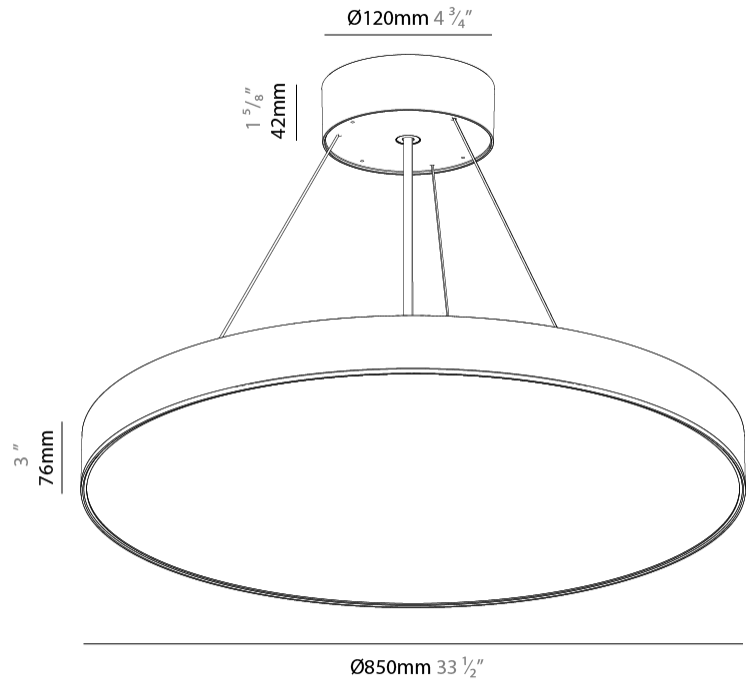

GENERAL

Series: Sign EVO
Partner: Prolicht
Division: Architectural
Installation: Suspension
Product Type: Pendant
Mounting Location: Ceiling
Light Distribution: Direct

PHYSICAL

Shape: Round
Diameter (mm): 850
Diameter (in): 33 7/16
Height (mm): 82
Height (in): 3 1/4
Weight (kg): 8.8
Diffuser: PMMA - Opal / Microprism / Clear Microprism
Fixture Finish: SSR / BKV / CWI / CRY / HAB / UFT / ITA / RUA / FTG / MYG / LOD / PUS / FRO / FUP / KIA / POP / BLS / SPG / MEY / GOH / CHC / COM / ABZ / JAG / OBR / MOS / ROR
Fixture Material: PMMA / Extruded Aluminum / Steel
Cable Details: 2000mm or 6000mm Transparent Cable

ELECTRICAL

Lamp Type: LED (Zhaga Standard)
Input Wattage (W): 96
Total Output Wattage (W): 82.4
Dimming: Tri-Mode (Non-Dimming and Phase Dimming (120Vac only) and 0-10V Dimming)
Driver Included: Yes
Driver Location: Integrated
Driver Type: Constant Current - Universal
Driver Class: Class 2
Input Voltage (V): 120
Constant Current (mA): 700mA
Upon Request: DALI Dimming / MATTER Dimming

LED

Color Temperature (°K): 2700 / 3000 / 3500 / 4000
Max. Delivered Lumen (lm): Max 14543
Nominal Lumen (lm): Max 16157
CRI: >90 CRI
Lamp Life (hrs): 50000

OPTICAL

RATINGS AND CERTIFICATIONS

Certified By: Certified for North American Standards
IP rating: IP40