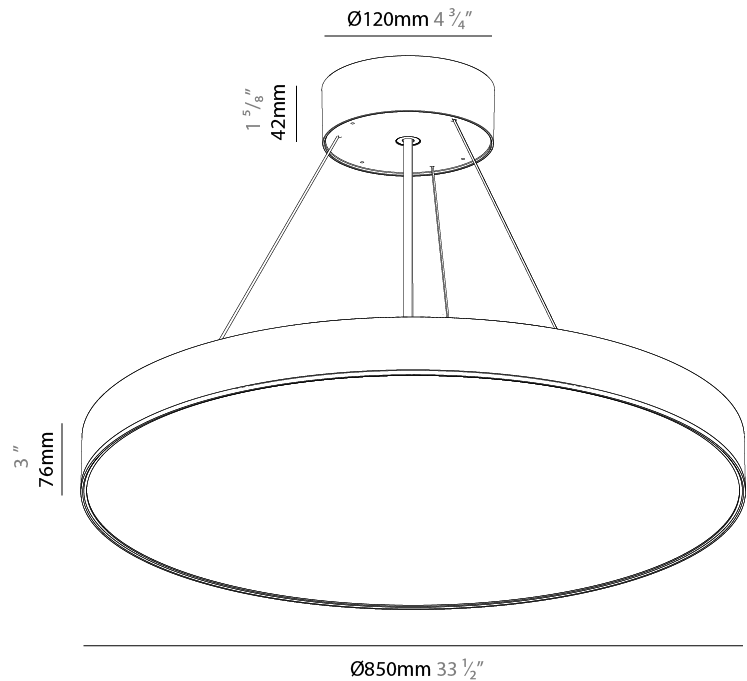

1. To build a product code in our configurator select the specify button on the base model # product page
2. To build a manual product code on this datasheet choose from the options listed below in blue font and add the suffix to the base model #

GENERAL

Series: Sign EVO
Partner: Prolicht
Division: Architectural
Installation: Suspension
Product Type: Pendant
Mounting Location: Ceiling
Light Distribution: Direct

PHYSICAL

Shape: Round
Diameter (mm): 850
Diameter (in): 33 7/16
Height (mm): 82
Height (in): 3 1/4
Weight (kg): 8.8
Diffuser: PMMA - Opal / Microprism / Clear Microprism
Fixture Finish: SSR / BKV / CWI / CRY / HAB / UFT / ITA / RUA / FTG / MYG / LOD / PUS / FRO / FUP / KIA / POP / BLS / SPG / MEY / GOH / CHC / COM / ABZ / JAG / OBR / MOS / ROR
Fixture Material: PMMA / Extruded Aluminum / Steel
Cable Details: 2000mm or 6000mm Transparent Cable

ELECTRICAL

Lamp Type: LED (Zhaga Standard)
Input Wattage (W): 47.2
Total Output Wattage (W): 42.7
Dimming: Non-Dimmable
Driver Included: Yes
Driver Location: Integrated
Driver Type: Constant Current - Universal
Driver Class: Class 2
Input Voltage (V): 120
Constant Current (MA): 700mA

LED

Color Temperature (°K): 2700 / 3000 / 3500 / 4000
Max. Delivered Lumen (lm): Max 7842
Nominal Lumen (lm): Max 8712
CRI: >90 CRI
Lamp Life (hrs): 50000

OPTICAL

RATINGS AND CERTIFICATIONS

Certified By: Certified for North American Standards
IP rating: IP40
Glare Rating: ≤ 19