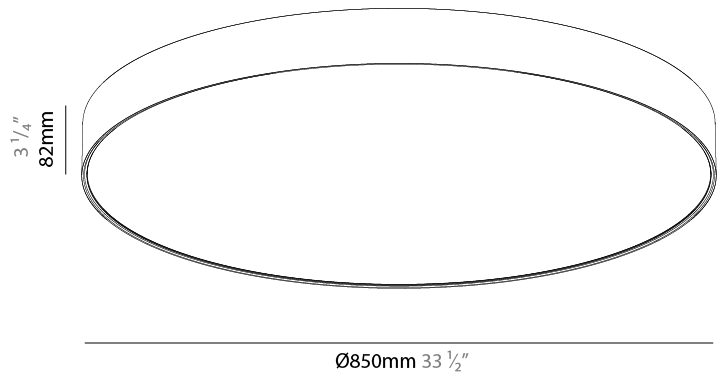

A3D407-HE-

base number   Color Temperature   Finishes (Diamond)   Finishes (Triangle)   Diffuser Options

1. To build a product code in our configurator select the specify button on the base model # product page
2. To build a manual product code on this datasheet choose from the options listed below in blue font and add the suffix to the base model #

GENERAL

Series: Sign EVO
Partner: Prolicht
Division: Architectural
Installation: Surface
Product Type: Ceiling Surface
Mounting Location: Ceiling
Light Distribution: Direct

PHYSICAL

Shape: Round
Diameter (mm): 850
Diameter (in): 33 7/16
Height (mm): 82
Height (in): 3 1/4
Weight (kg): 8.8
Diffuser: [PMMA - Opal](#) / [Microprism](#) / [Clear Microprism](#)
Fixture Finish: [SSR / BKV / CWI / CRY / HAB / UFT / ITA / RUA / FTG / MYG / LOD / PUS / FRO / FUP / KIA / POP / BLS / SPG / MEY / GOH / CHC / COM / ABZ / JAG / OBR / MOS / ROR](#)
Fixture Material: [PMMA](#) / [Extruded Aluminum](#) / [Steel](#)

ELECTRICAL

Lamp Type: LED (Zhaga Standard)
Input Wattage (W): 47.2
Total Output Wattage (W): 42.7
Dimming: Non-Dimmable
Driver Included: Yes
Driver Location: Integrated
Driver Type: Constant Current - Universal
Driver Class: Class 2
Input Voltage (V): 120

LED

Color Temperature (°K): [2700](#) / [3000](#) / [3500](#) / [4000](#)
Max. Delivered Lumen (lm): Max 7842
Nominal Lumen (lm): Max 8712
CRI: >90 CRI
Lamp Life (hrs): 50000

OPTICAL

RATINGS AND CERTIFICATIONS

Certified By: Certified for North American Standards
IP rating: IP40
Glare Rating: ≤ 19